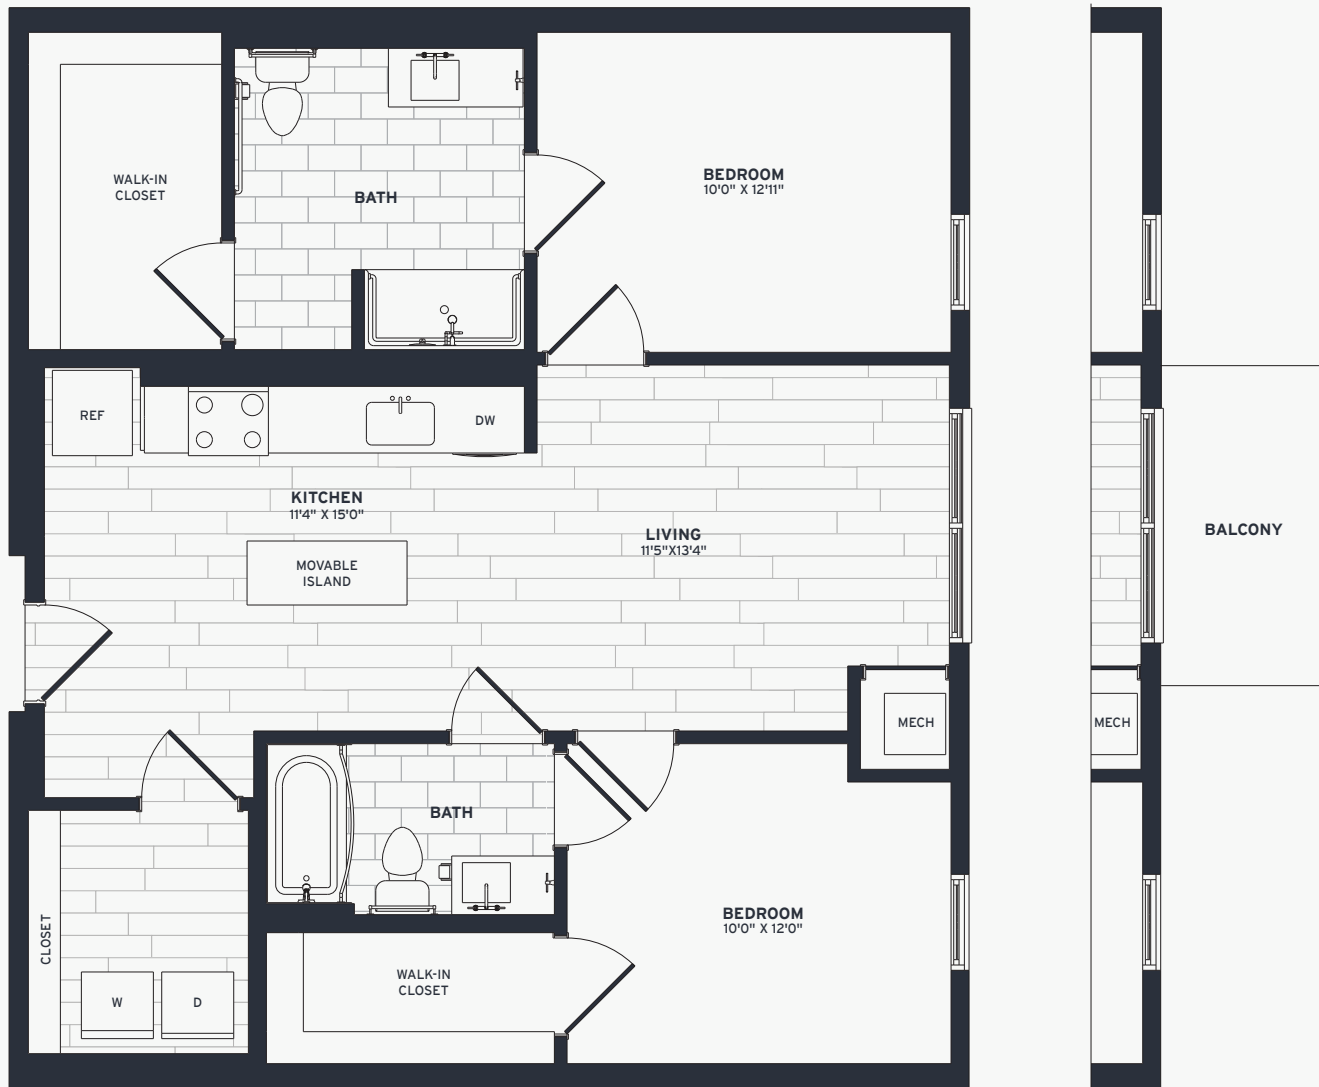

B6B

2 BED

2 BATH

924 SQ. FT

MARGAUX

Balcony in Units:
323, 443

UNIT NUMBER

MOVE-IN DATE