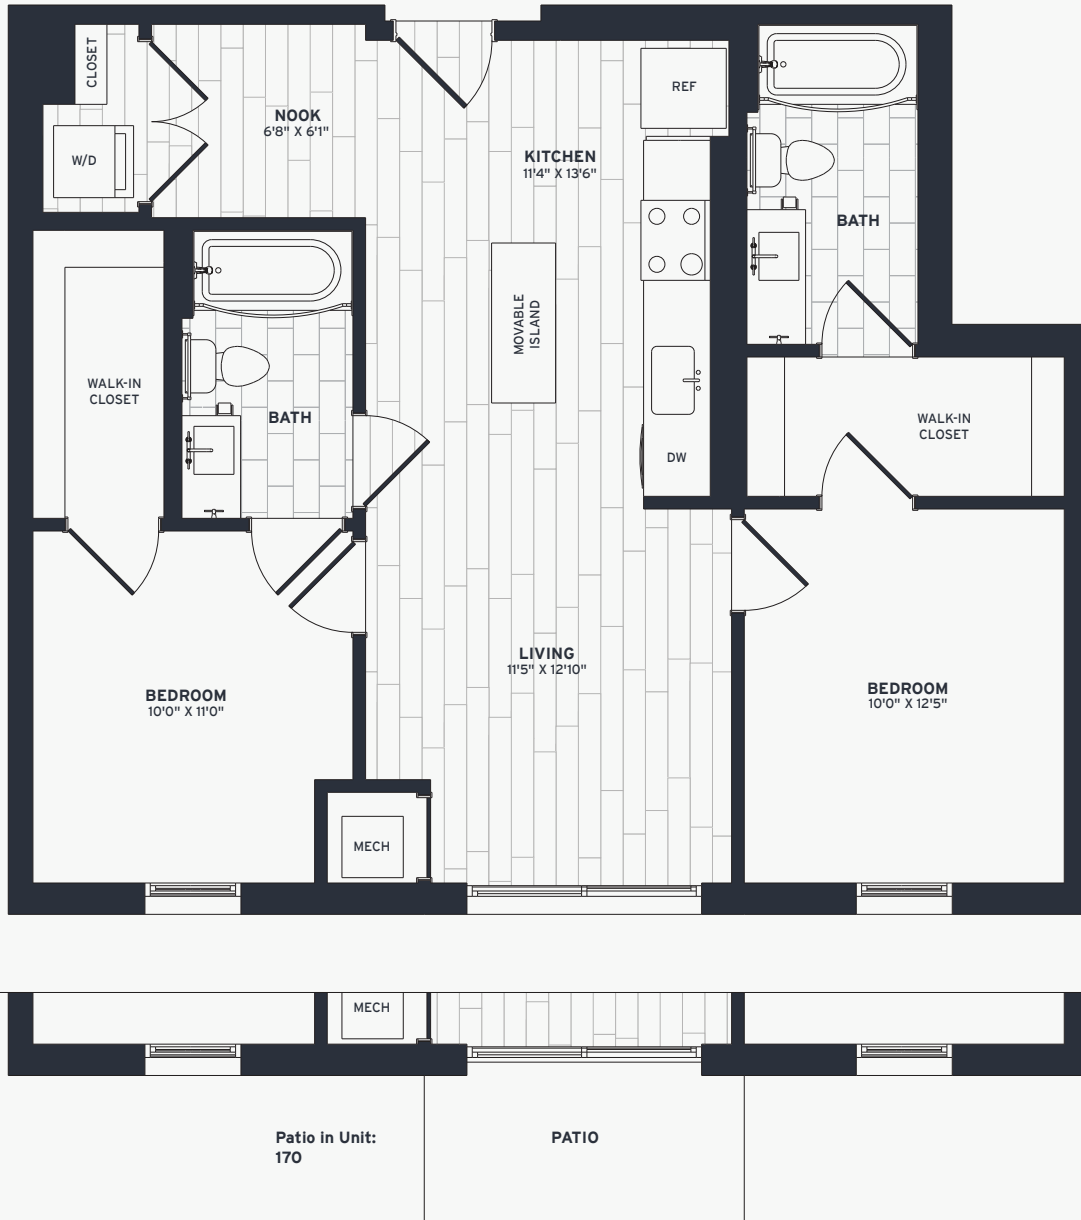

B2

2 BED

2 BATH

810 SQ. FT

MARGAUX

UNIT NUMBER

MOVE-IN DATE

MONTHLY RENT

LEASE TERM