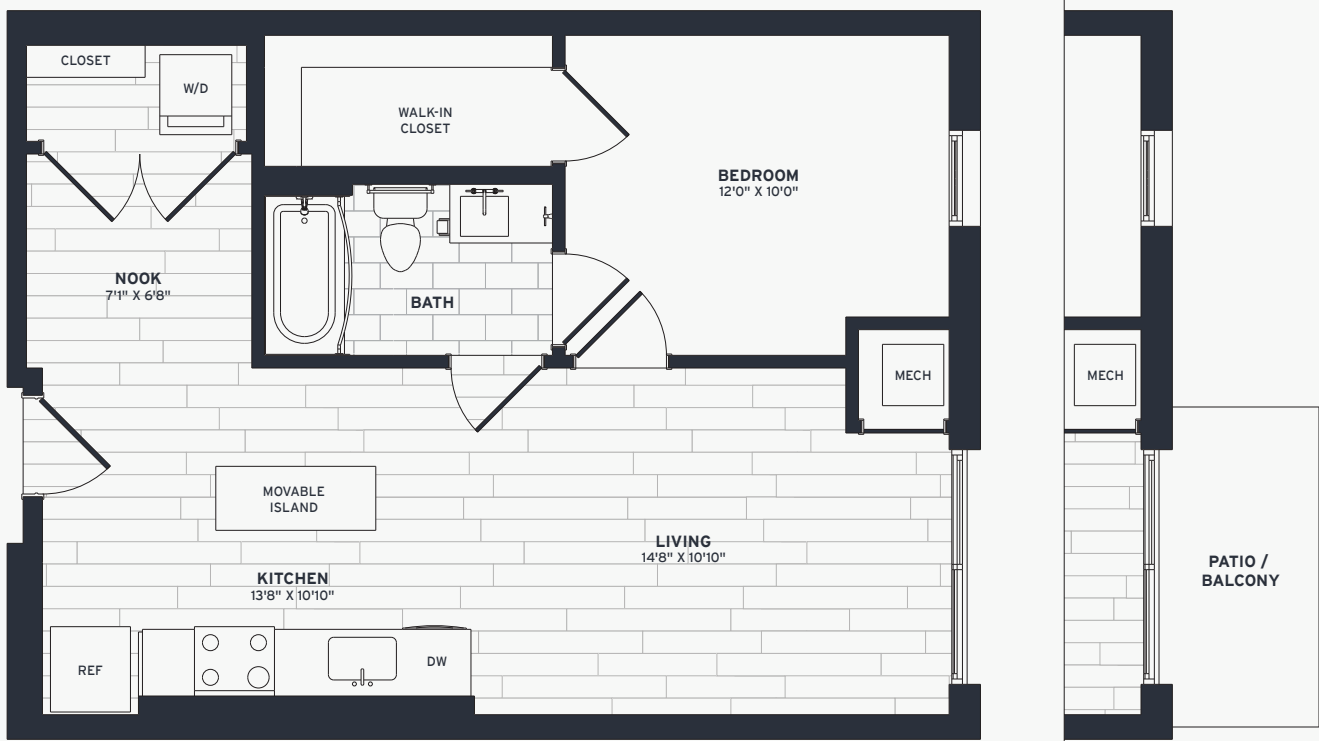

A8

1 BED

1 BATH

607 SQ. FT

MARGAUX

Patio in Units
113, 115, 127, 142, 336, 350

Balcony in Units
313, 315, 413, 415, 513, 515

Juliette Balcony in Units
307, 327, 344, 407, 427, 431,
442, 444, 450, 457, 507, 527,
531, 536, 542, 544, 550, 557

UNIT NUMBER

MOVE-IN DATE

MONTHLY RENT

LEASE TERM