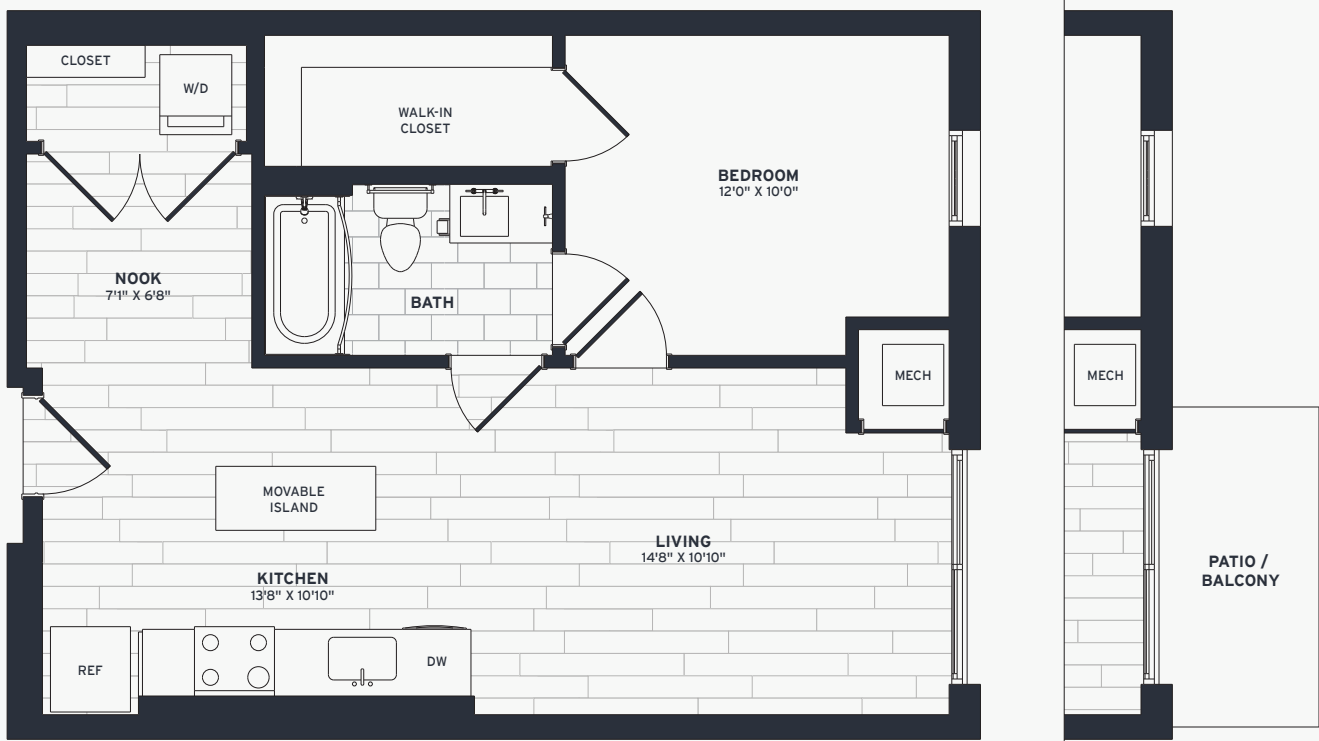

A3

1 BED

1 BATH

577 SQ. FT

MARGAUX

Patio in Unit:
116

Juliette Balcony in Units:
216, 416, 516

UNIT NUMBER