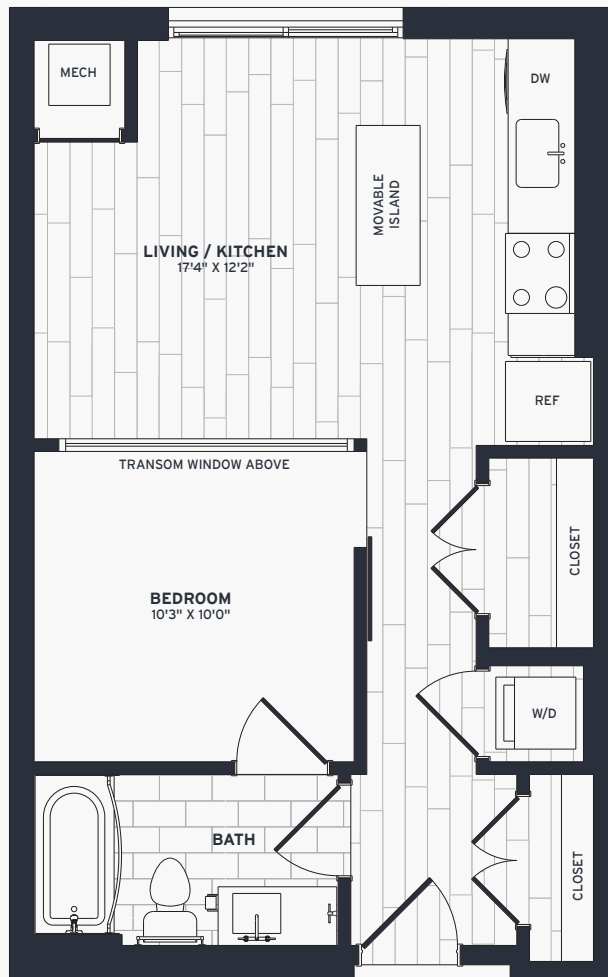

MARGAUX

Patio in Unit:
165

UNIT NUMBER

MOVE-IN DATE

MONTHLY RENT

LEASE TERM